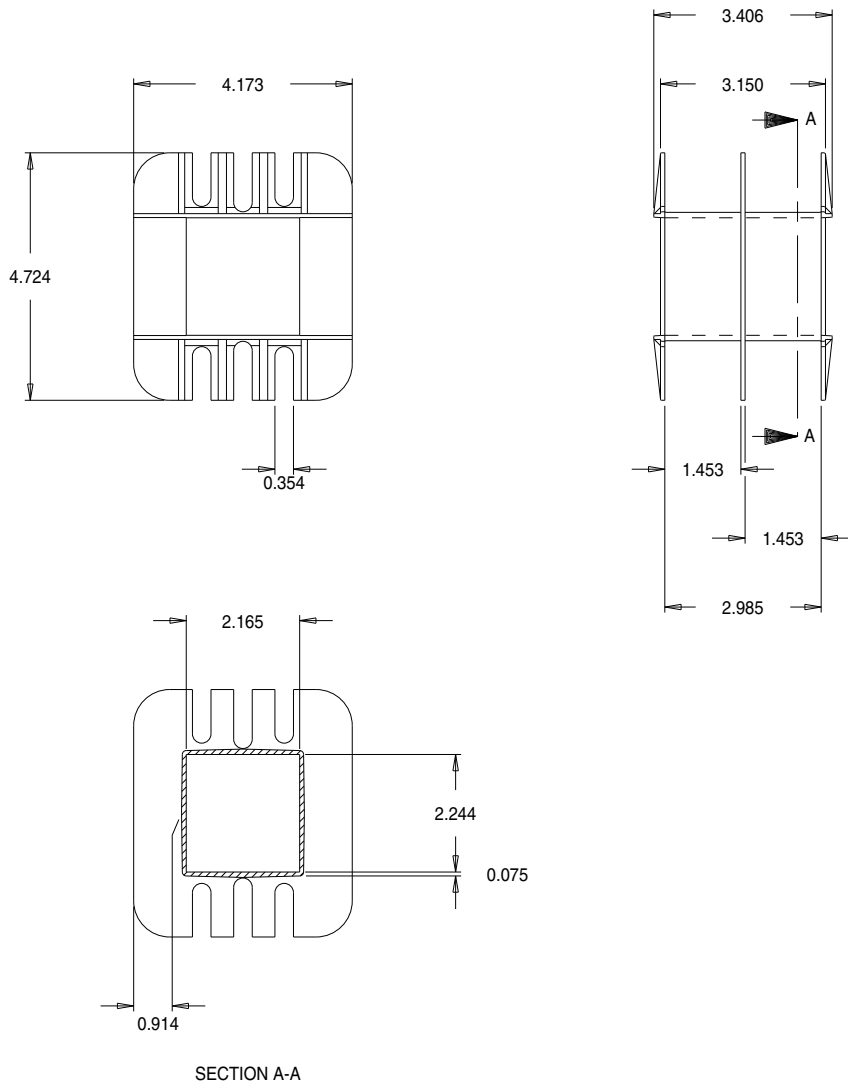

Part No. L05010

638 x 2 1/4 Double Section 'L' Range Bobbin

Dimensions in inches.